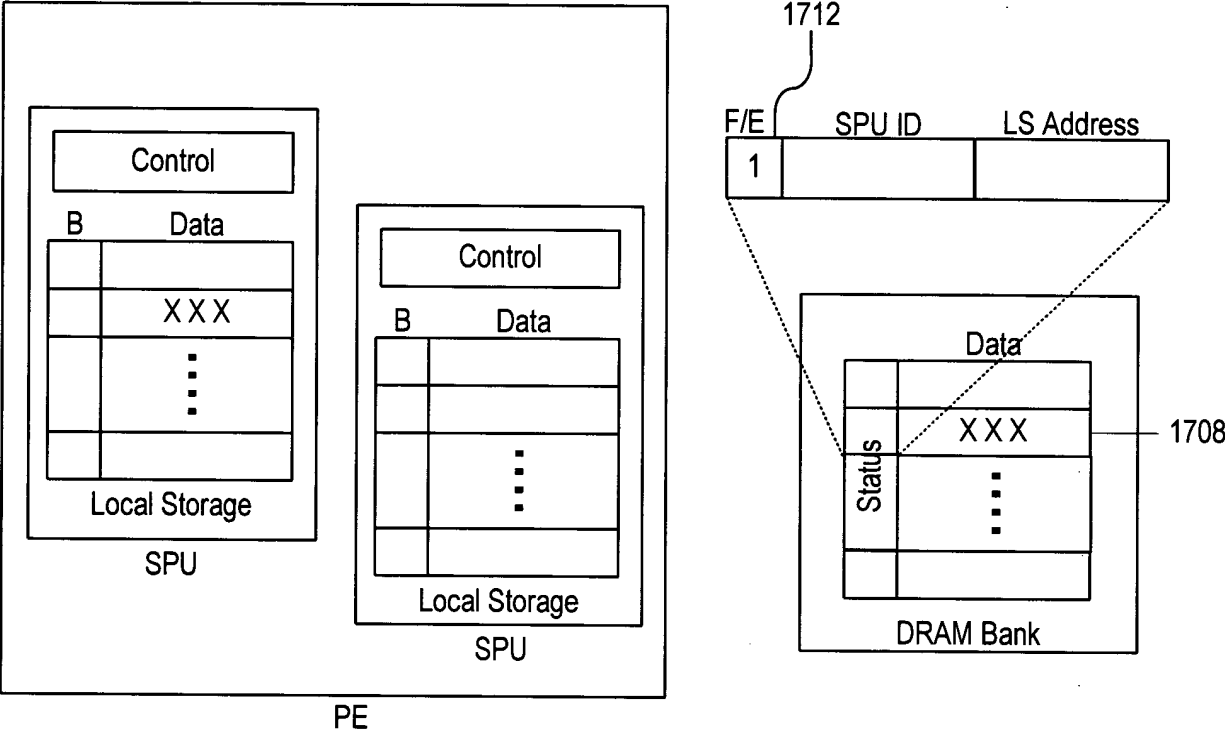

Figure 14A

Figure 14B

Figure 15

Figure 16

Figure 17

Figure 18

Figure 19

Figure 20

Figure 29

Figure 30

Figure 31

Figure 32

Figure 33

Figure 34

Memory Access Control Table

The diagram shows a table with 64 rows, indexed from 0 to 63. Each row contains four columns: 'Base', 'Size', 'Access Key', and 'Access Key Mask'. Callout 3504 points to the 'ID' column header. Callout 3506 points to the 'Base' column header. Callout 3508 points to the 'Size' column header. Callout 3510 points to the 'Access Key' column header. Callout 3512 points to the 'Access Key Mask' column header. Callout 3502 is an arrow pointing to the table structure.